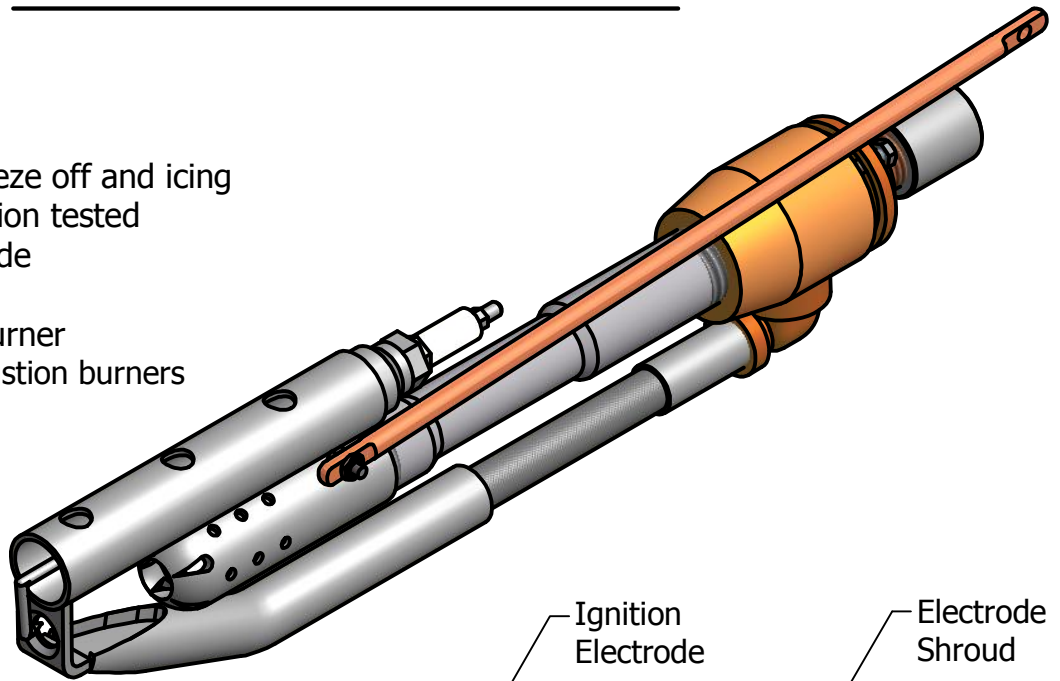

Wet Gas Pilot Burner

PRODUCT FEATURES:

- Designed to prevent freeze off and icing
- Preassembled and function tested
- Includes ignition electrode
- Included grounding rod
- Pre-fitted to specified burner
- Fits all Kenilworth Combustion burners