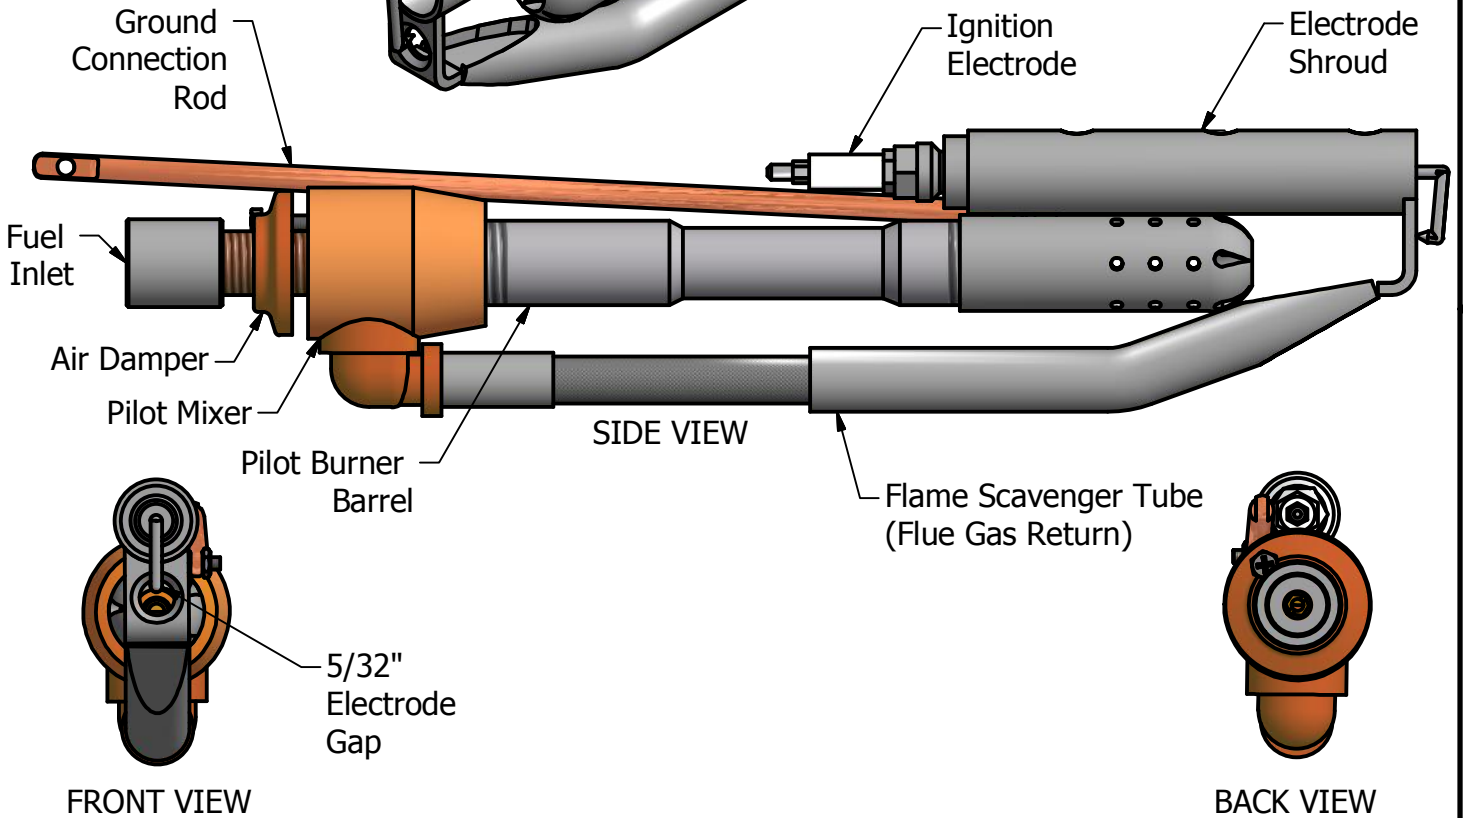

Wet Gas Pilot Burner

PRODUCT FEATURES:

- Designed to prevent freeze off and icing
- Preassembled and function tested
- Includes ignition electrode
- Included grounding rod
- Pre-fitted to specified burner
- Fits all Kenilworth Combustion burners