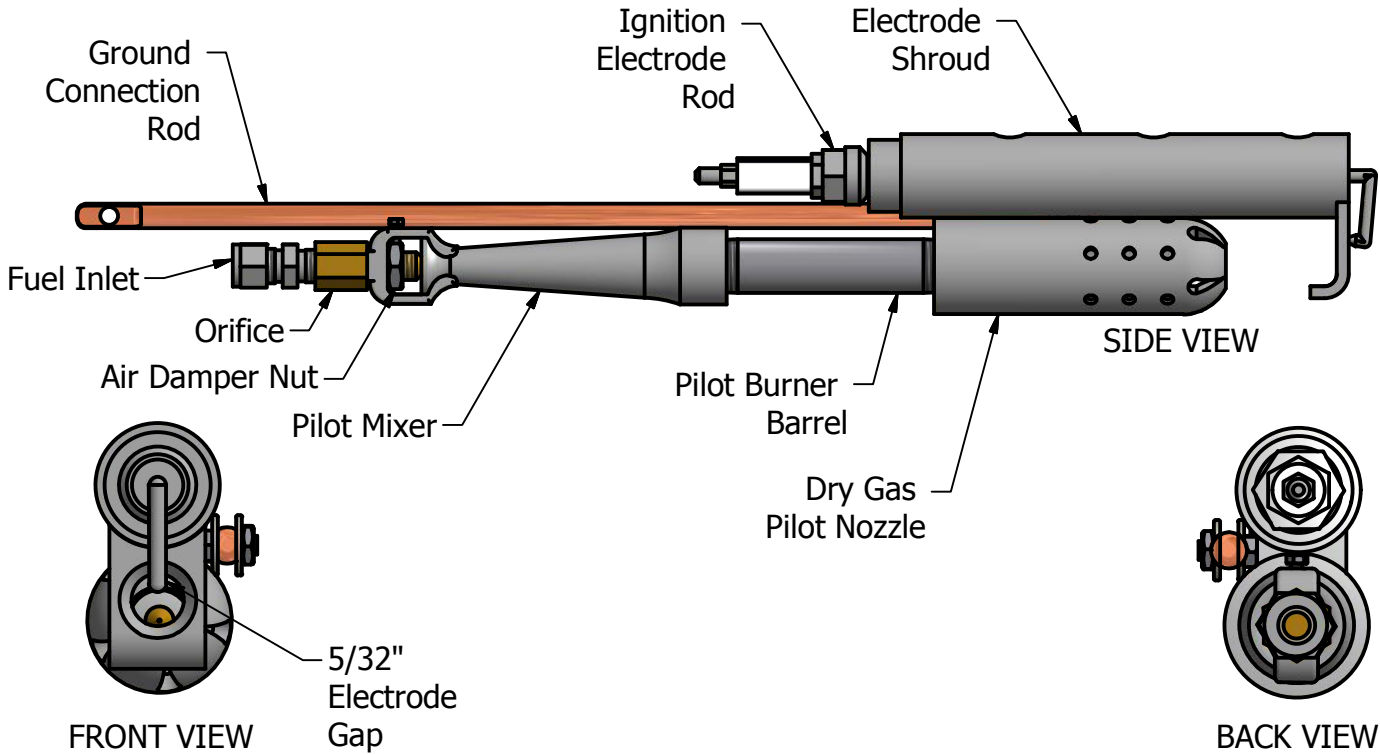

MODEL # Dry Gas Pilot Burner

PRODUCT FEATURES:

- Designed to prevent freeze off and icing
- Preassembled and function tested
- Includes ignition electrode
- Included grounding rod
- Pre-fitted to specified burner
- Fits all Kenilworth Combustion burners

PRODUCT TYPE

Dry Gas Pilot Spec Page

REV

0

SCALE

SHEET 1 OF 2